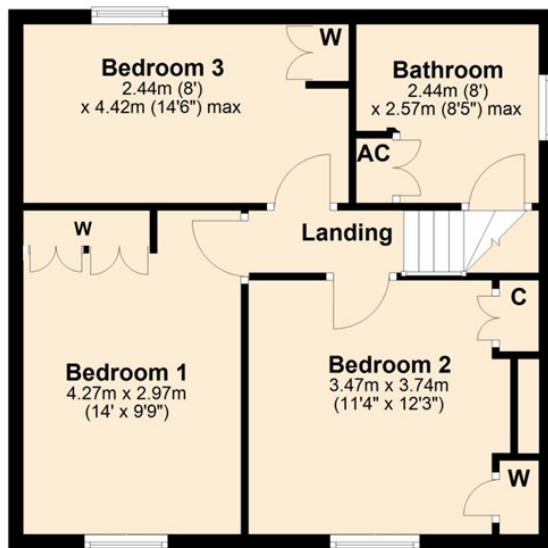

# Floorplan

## Ground Floor

sq. metres (580.1 sq. feet)

## First Floor

Approx. 48.6 sq. metres (523.3 sq. feet)

Total area: approx. 102.5 sq. metres (1103.3 sq. feet)

No image found

Jackson Grundy Estate Agents is a division of Jackson Grundy Ltd  
Registered office: Gough Lodge, Main Road, Duston, Northampton, NN5 6JJ - Company Registration No: 3636152