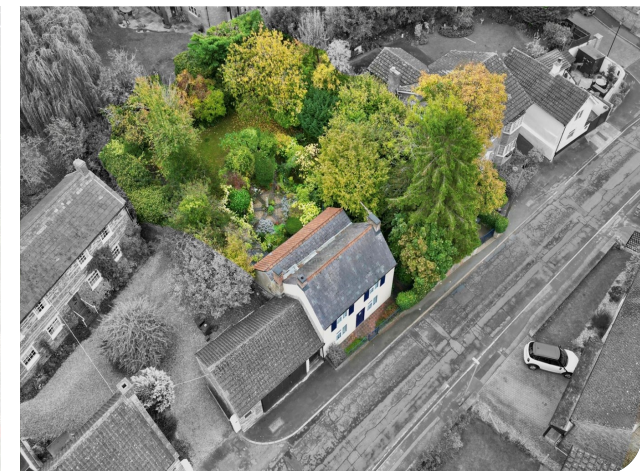

# High Street, Wootton, NN4 6LL

£375,000 Cottage

 3  1  3

Department: Sales

Tenure: Freehold

Jackson Grundy Estate Agents - The Village Agency  
The Corner House, 1 St Giles Square, Northampton, NN1 1DA

Call Us 01604 624900  
Email Us [thevillageagency@jacksongrundy.co.uk](mailto:thevillageagency@jacksongrundy.co.uk)